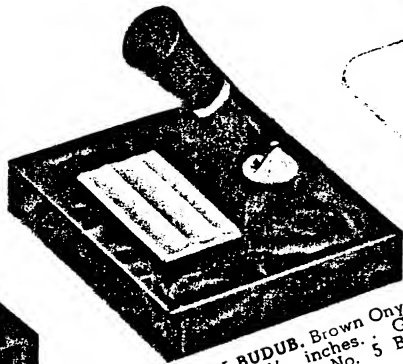

G235 BUDTO. Black Carrara. Gold trim. 3 x 3 1/2 inches. With No. 5 Pen $7.50.

G245 BUDUB. Brown Onyx. Gold trim. 3 x 3 1/2 inches. With No. 5 Brown Pen $7.50.